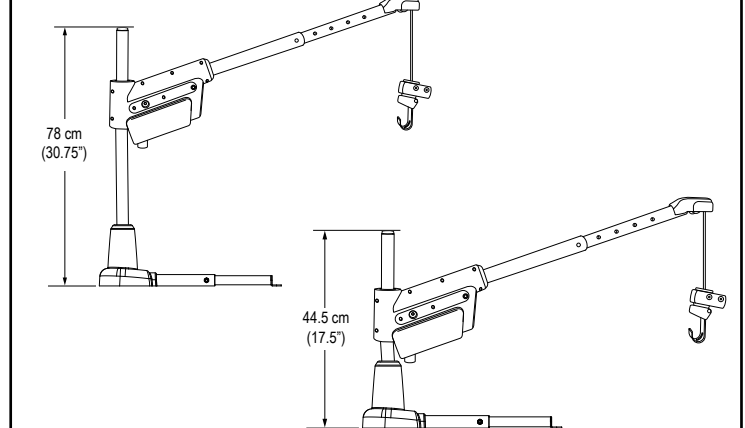

Post Height