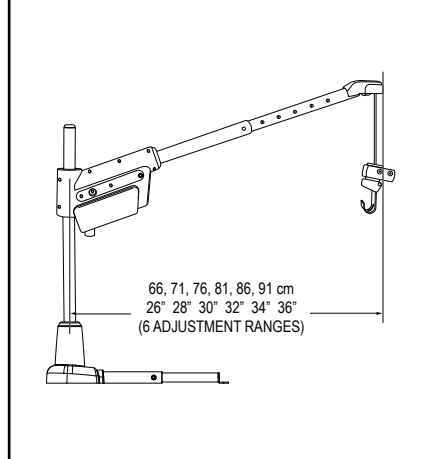

Specifications

Base weight:	9 kg (20.5 lbs) with manual base ¹
Maximum lifting capacity:	136 kg (300 lbs.)
Maximum travel distance from the ground:	203 cm (80")
Motor:	Sealed 12 volt DC
Vehicle platform:	Full-size van, Mini van, Sedan, SUV and Crossover
Warranty:	2-year transferable

SilverBoom 300

Arm Height

Post Height

Base Footprint

Arm Reach

Strap Length

Can easily lift the following current Power Chairs ²

- Go-Chair™
- Jazzy® 600
- Jazzy® 1113 ATS
- Jazzy® Select™
- Jazzy® Select™ 6
- Jazzy® Select™ 14
- Jazzy® Select™ 14 XL
- Jet® 3 Ultra