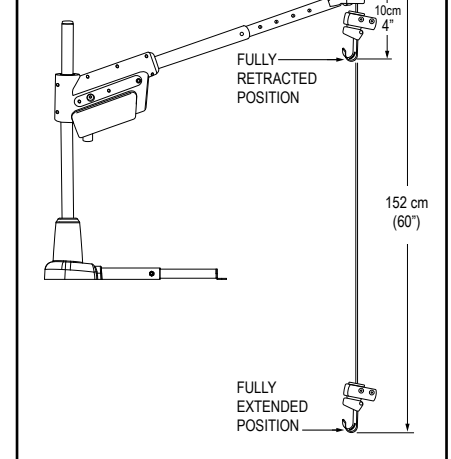

Specifications

Base weight:	9 kg (20.5 lbs) with manual base ¹
Maximum lifting capacity:	136 kg (300 lbs.)
Maximum travel distance from the ground:	203 cm (80")
Motor:	Sealed 12 volt DC
Vehicle platform:	Full-size van, Mini van, Sedan, SUV and Crossover
Warranty:	2-year transferable

SilverBoom 300

Arm Height

Post Height

Base Footprint

Arm Reach

Strap Length

Can easily lift the following current Power Chairs ²

- Go-Chair™
- Jazzy® 600
- Jazzy® 1113 ATS
- Jazzy® Select™
- Jazzy® Select™ 6
- Jazzy® Select™ 14
- Jazzy® Select™ 14 XL
- Jet® 3 Ultra