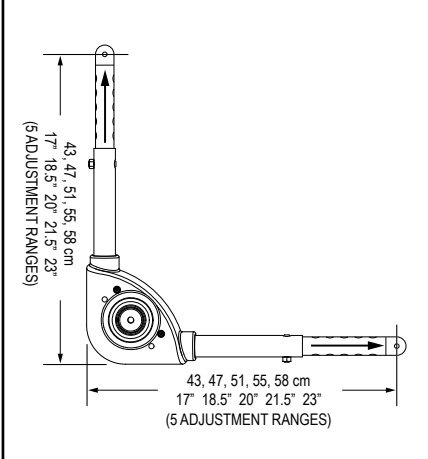

Specifications

Base weight:	9 kg (20.5 lbs) with manual base ¹
Maximum lifting capacity:	136 kg (300 lbs.)
Maximum travel distance from the ground:	203 cm (80")
Motor:	Sealed 12 volt DC
Vehicle platform:	Full-size van, Mini van, Sedan, SUV and Crossover
Warranty:	2-year transferable

SilverBoom 300

Arm Height

Post Height

Base Footprint

Arm Reach

Strap Length

Can easily lift the following current Power Chairs ²

- Go-Chair™
- Jazzy® 600
- Jazzy® 1113 ATS
- Jazzy® Select™
- Jazzy® Select™ 6
- Jazzy® Select™ 14
- Jazzy® Select™ 14 XL
- Jet® 3 Ultra