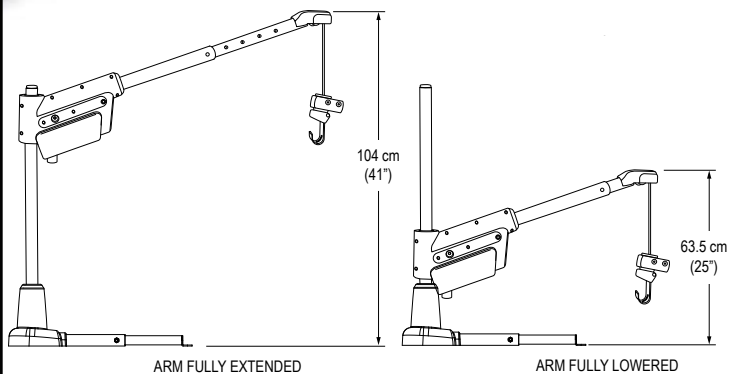

SilverBoom 300

Arm Height